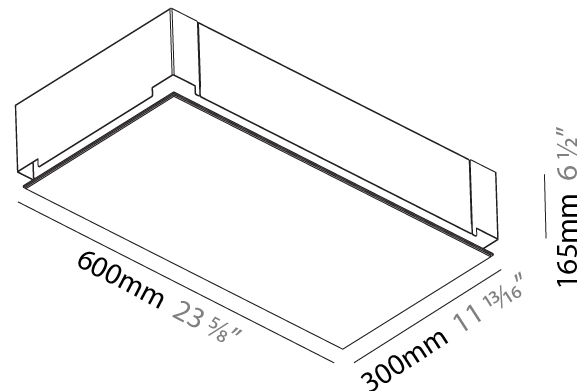

GENERAL

Series: Pi2
Subseries: Pi2 Whiteline
Brand: Prolicht
Division: Architectural
Mounting Type: Trimless
Mounting Location: Ceiling
Subcategory: Ambient

PHYSICAL

Shape: Rectangle
Length (mm): 600
Length (in): 23 5/8
Width (mm): 300
Width (in): 11 13/16
Depth (mm): 165
Depth (in): 6 1/2
Ceiling Thickness (mm): 10 / 12.5 / 15 / 25 / 30
Ceiling Thickness (in): 3/8 or 1/2 or 9/16 or 1 or 1 3/16
Min. Recessing Depth (mm): 180
Min. Recessing Depth (in): 7 1/16
Light Distribution: Direct
Weight (kg): 6.557
Weight (lbs): 14.53
Diffuser: PMMA - Opal
Fixture Material: Extruded Aluminum / Steel
Cut-out Measurements: 635mm / 25" x 335mm / 13 3/16"
Upon Request: Unique Sizes Unique Ceiling Thickness Unique Mounting Depth Spot Inserts

ELECTRICAL

Lamp Type: LED (Zhaga Standard)
Input Wattage (W): 26
Total Output Wattage (W): 23
Dimming: [Tri-Mode (Non-Dimming and Phase Dimming (120Vac only) and 0-10V Dimming)](#)
Driver Included: Yes
Driver Location: Integrated
Driver Type: Constant Current - Universal
Driver Class: Class 2
Input Voltage (V): 120 - 277
Constant Current (mA): 350

LED

[Color Temperature (°K): 3000 / 3500 / 4000](#)
Max. Delivered Lumen (lm): 1940 / 1970 / 2010
CRI: >80 CRI
Efficiency (%): 0.651
Lamp Life (hrs): 50000
Upon Request: RGB-W Tunable White Special Color Temperature CRI90

OPTICAL

RATINGS AND CERTIFICATIONS

Certified By: Certified for North American Standards
IP rating: IP20