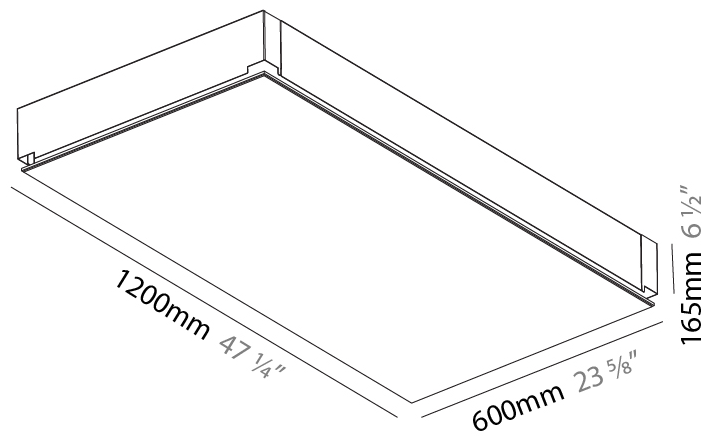

PHYSICAL

Shape: Rectangle
Length (mm): 1200
Length (in): 47 1/4
Width (mm): 600
Width (in): 23 5/8
Depth (mm): 165
Depth (in): 6 1/2
Ceiling Thickness (mm): 10 / 12.5 / 15 / 25 / 30
Ceiling Thickness (in): 3/8 or 1/2 or 9/16 or 1 or 1 3/16
Min. Recessing Depth (mm): 180
Min. Recessing Depth (in): 7 1/16
Light Distribution: Direct
Weight (kg): 22.217
Weight (lbs): 48.88
Diffuser: PMMA - Opal
Fixture Material: Extruded Aluminum / Steel
Cut-out Measurements: 1235mm / 48 5/8" x 635mm / 25"
Upon Request: Unique Sizes Unique Ceiling Thickness Unique Mounting Depth Spot Inserts

ELECTRICAL

Lamp Type: LED (Zhaga Standard)
Input Wattage (W): 110
Total Output Wattage (W): 92
Dimming: [Tri-Mode (Non-Dimming and Phase Dimming (120Vac only) and 0-10V Dimming)](#)
Driver Included: Yes
Driver Location: Integrated
Driver Type: Constant Current - Universal
Driver Class: Class 2
Input Voltage (V): 120 - 277
Constant Current (MA): 350

LED

[Color Temperature (*K): 3000 / 3500 / 4000](#)
Max. Delivered Lumen (lm): 8690 / 8830 / 9010
CRI: >80 CRI
Efficiency (%): 0.651
Lamp Life (hrs): 50000
Upon Request: RGB Tunable White Special Color Temperature CRI90

OPTICAL

RATINGS AND CERTIFICATIONS

Certified By: Certified for North American Standards
IP rating: IP20

PROJECT
TYPE
SPECIFIER
QUANTITY
DATE

180mm 7 1/8"
1235mm x 635mm 48 5/8" x 25"
10 | 12 1/2 | 15 | 25 | 30mm
3/8" | 1/2" | 9/16" | 1" | 1 3/16"