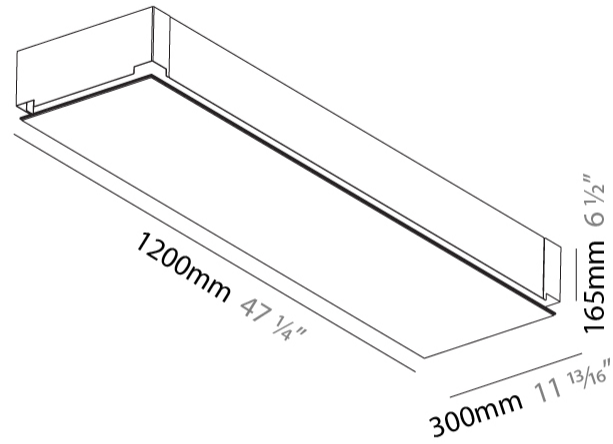

GENERAL

Series: Pi2
Subseries: Pi2 Whiteline
Brand: Prolicht
Division: Architectural
Mounting Type: Trimless
Mounting Location: Ceiling
Subcategory: Ambient

PHYSICAL

Shape: Rectangle
Length (mm): 1200
Length (in): 47 1/4
Width (mm): 300
Width (in): 11 13/16
Depth (mm): 165
Depth (in): 6 1/2
Ceiling Thickness (mm): 10 / 12.5 / 15 / 25 / 30
Ceiling Thickness (in): 3/8 or 1/2 or 9/16 or 1 or 1 3/16
Min. Recessing Depth (mm): 180
Min. Recessing Depth (in): 7 1/16
Light Distribution: Direct
Weight (kg): 12.564
Weight (lbs): 27.64
Diffuser: PMMA - Opal
Fixture Material: Extruded Aluminum / Steel
Cut-out Measurements: 1235mm / 48 5/8" x 335mm / 13 3/16"
Upon Request: Unique Sizes Unique Ceiling Thickness Unique Mounting Depth Spot Inserts

ELECTRICAL

Lamp Type: LED (Zhaga Standard)
Input Wattage (W): 55
Total Output Wattage (W): 46
Dimming: [Tri-Mode (Non-Dimming and Phase Dimming (120Vac only) and 0-10V Dimming)](#)
Driver Included: Yes
Driver Location: Integrated
Driver Type: Constant Current - Universal
Driver Class: Class 2
Input Voltage (V): 120 - 277
Constant Current (MA): 350

LED

[Color Temperature (°K): 3000 / 3500 / 4000](#)
Max. Delivered Lumen (lm): 4350 / 4410 / 4500
CRI: >80 CRI
Efficiency (%): 0.651
Lamp Life (hrs): 50000
Upon Request: RGB-W Tunable White Special Color Temperature CRI90

OPTICAL

RATINGS AND CERTIFICATIONS

Certified By: Certified for North American Standards
IP rating: IP20